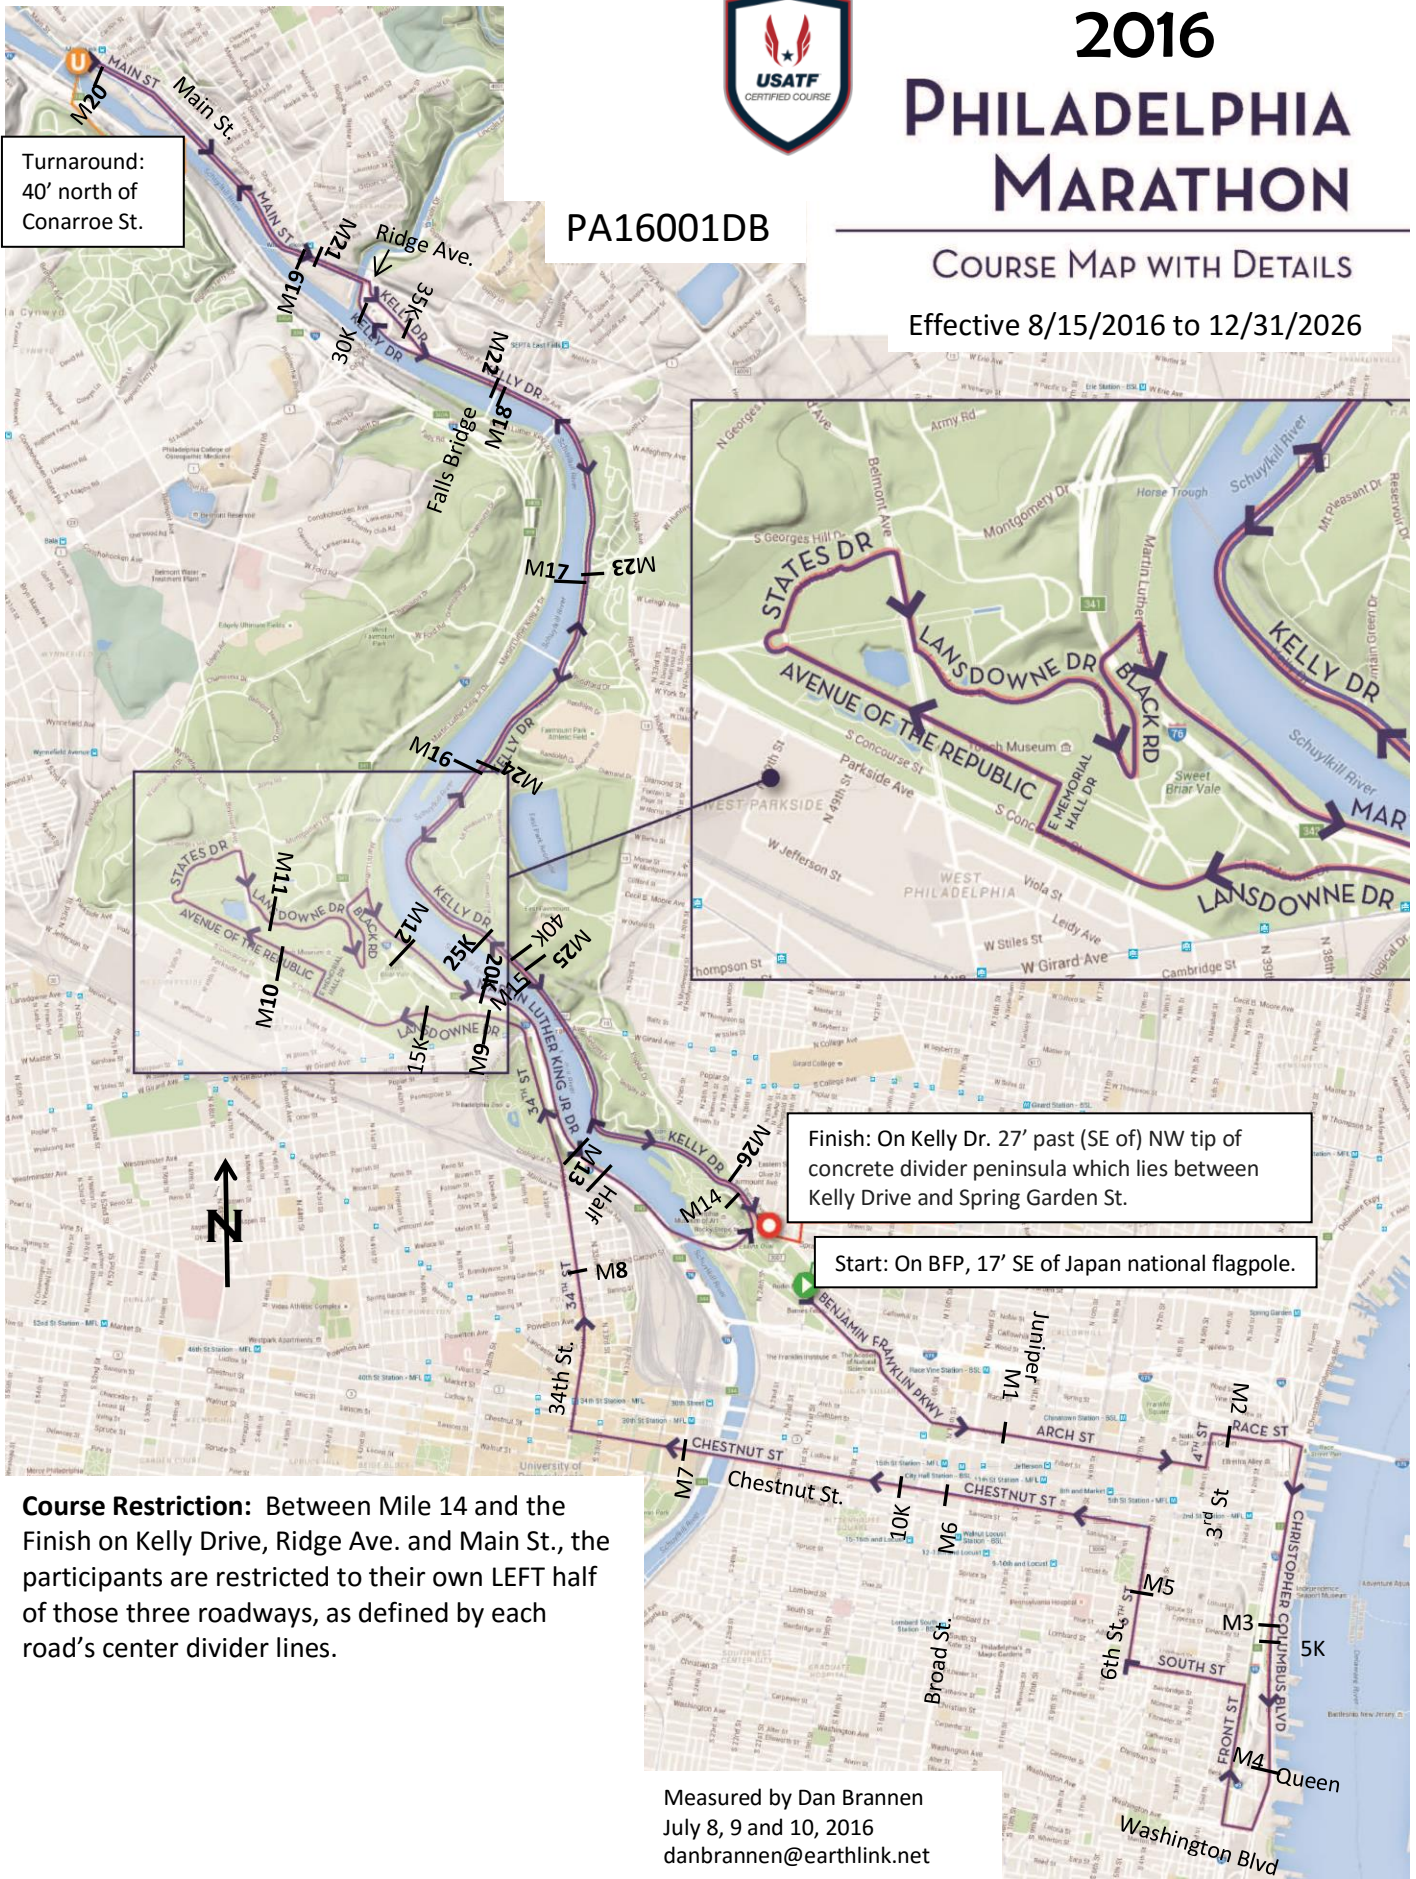

2016 PHILADELPHIA MARATHON

COURSE MAP WITH DETAILS

Effective 8/15/2016 to 12/31/2026

PA16001DB

Turnaround:
40' north of
Conarroe St.

Finish: On Kelly Dr. 27' past (SE of) NW tip of concrete divider peninsula which lies between Kelly Drive and Spring Garden St.

Start: On BFP, 17' SE of Japan national flagpole.

Course Restriction: Between Mile 14 and the Finish on Kelly Drive, Ridge Ave. and Main St., the participants are restricted to their own LEFT half of those three roadways, as defined by each road's center divider lines.

Measured by Dan Brannen
July 8, 9 and 10, 2016
danbrannen@earthlink.net